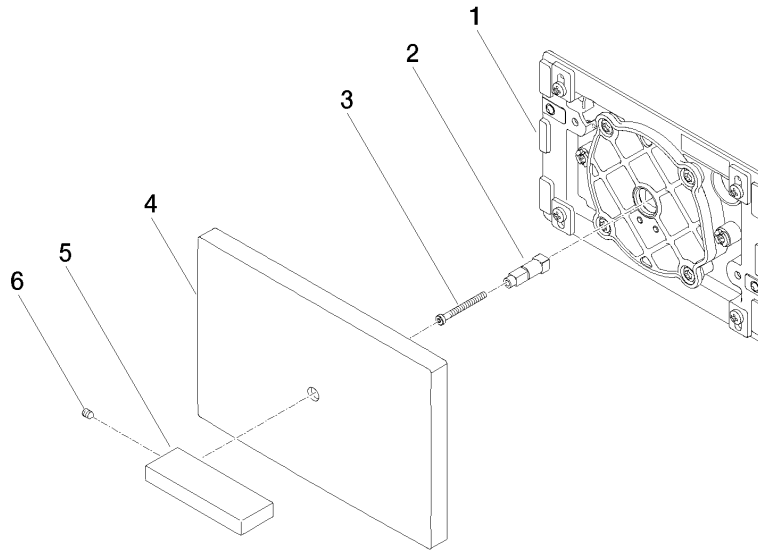

12 660 979

mm [inches]

12 660 979

Parts for other finishes can be found here: Chrome

Spare parts list

No.	Item Number	Name	Quantity used	Delivery time
1	04 28 01 053 00 90	plate	1	2
2	09 18 20 038 90	base	1	2
3	09 30 30 086 90	screw	1	2
4	09 11 01 179-49	cover	1	-
Spare part can no longer be ordered, please order the replacement item				
5	09 20 97 057-49	handle	1	30
6	09 31 11 058 90	pin	1	2